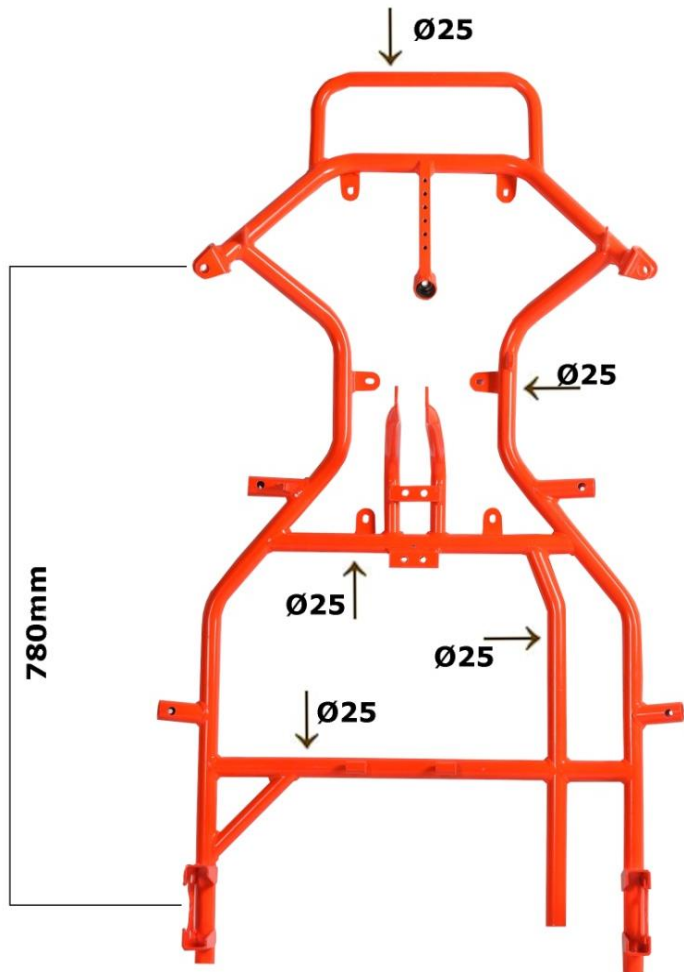

**INTR
EPID
KART
2020**

**BABY KART
CHASSIS mod.
SCOUT**

CODE	DESCRIPTION
INT0101001	BABY KART CHASSIS mod. SCOUT WHEELBASE 780mm READY TO GO / HONDA ENGINE GXH35

FRONT VIEW

SIDE VIEW

FRAME

- SPECIAL TUBE CROM MOLIBDENUM $\varnothing 25\text{mm}$
- WHEELBASE 780mm

FRAME BABY KART mod. SCOUT WHEELBASE 780mm

TECHNICAL DETAILS

- Ready for bambino i to 5 at 7 years

BRAKE SYSTEM

- ALLUMINIUM HIGHT QUALITY BRAKE SYSTEM

STANDARD CONFIGURATION

- BABY KART ADJUSTABLE FOOTREST SYSTEM - ALUMINIUM
- REAR SPOILER MINI
- BABY KART SEAT ADJUSTABLE SYSTEM
- BODYWORKS STICKERS KIT FOR BABY KART
- BODYWORKS KIT mod. BABY KART
- ALUMINIUM RIMS H.115/130 FOR BABY KART - WITH BEARING
- SEAT mod. RACING SILVER - MINI 1 (25cm) ***STANDARD
- HIGH QUALITY ALUMINIUM SPARE PART
- COMPLETE WITH TIRES Sava model
- MINI KART AND BABY KART SOLID AXLE Ø25x960mm - MIDDLE - 5 KEYS
- STEERING WHEEL WITH 3 SPOKES Ø280mm
- REAR HUB Ø25x40mm - CH6 ALLUMINIUM
- READY TO GO / HONDA ENGINE GXH35